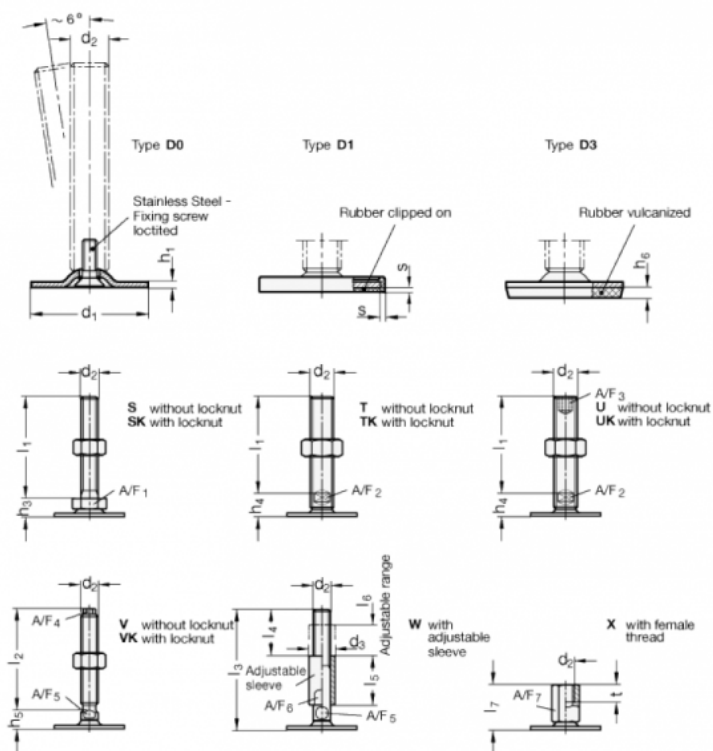

Data Sheet

Article number: 204180M2075D1UK

Description: E+G levelling foot
GN 41-80-M20-75-D1-UK

Note: UK With nut, Hexagon socket at the top, Wrench flat at the bottom

Measures

A/F2 = 15	s = 2
A/F3 = 10	
d1 = 80	
d2 = M20	
h1 = 3	
h4 = 18	
h6 =	
l1 = 75	